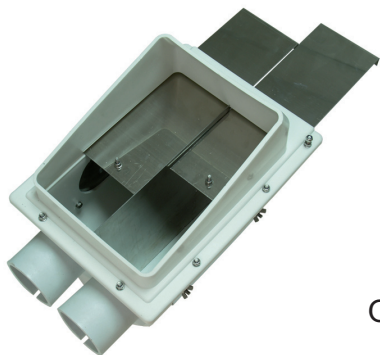

# Silo outlet boxes

1, 2, 3 or 4 outlets

Cone with or without ring

Made of high quality plastic

S.Steel shutter

Special silo box for double feed system

Outlets for Ø55, 75, 90, 125

Polígono Industrial El Borao,  
Ctra. Barcelona, Km. 341,400. Parcela 15  
50172 Alfajarín - Zaragoza - España  
Tel. +34 976 180 250 Fax. +34 976 180 241