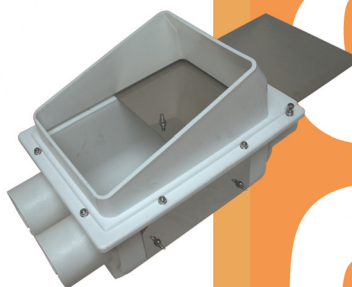

# Silo outlet boxes

1, 2, 3 or 4 outlets

Cone with or without ring

Made of high quality plastic

S.Steel shutter

Special silo box for double feed system

Outlets for Ø55, 75, 90, 125

Polígono Industrial El Borao,  
Ctra. Barcelona, Km. 341,400. Parcela 15  
50172 Alfajarín - Zaragoza - España  
Tel. +34 976 180 250 Fax. +34 976 180 241